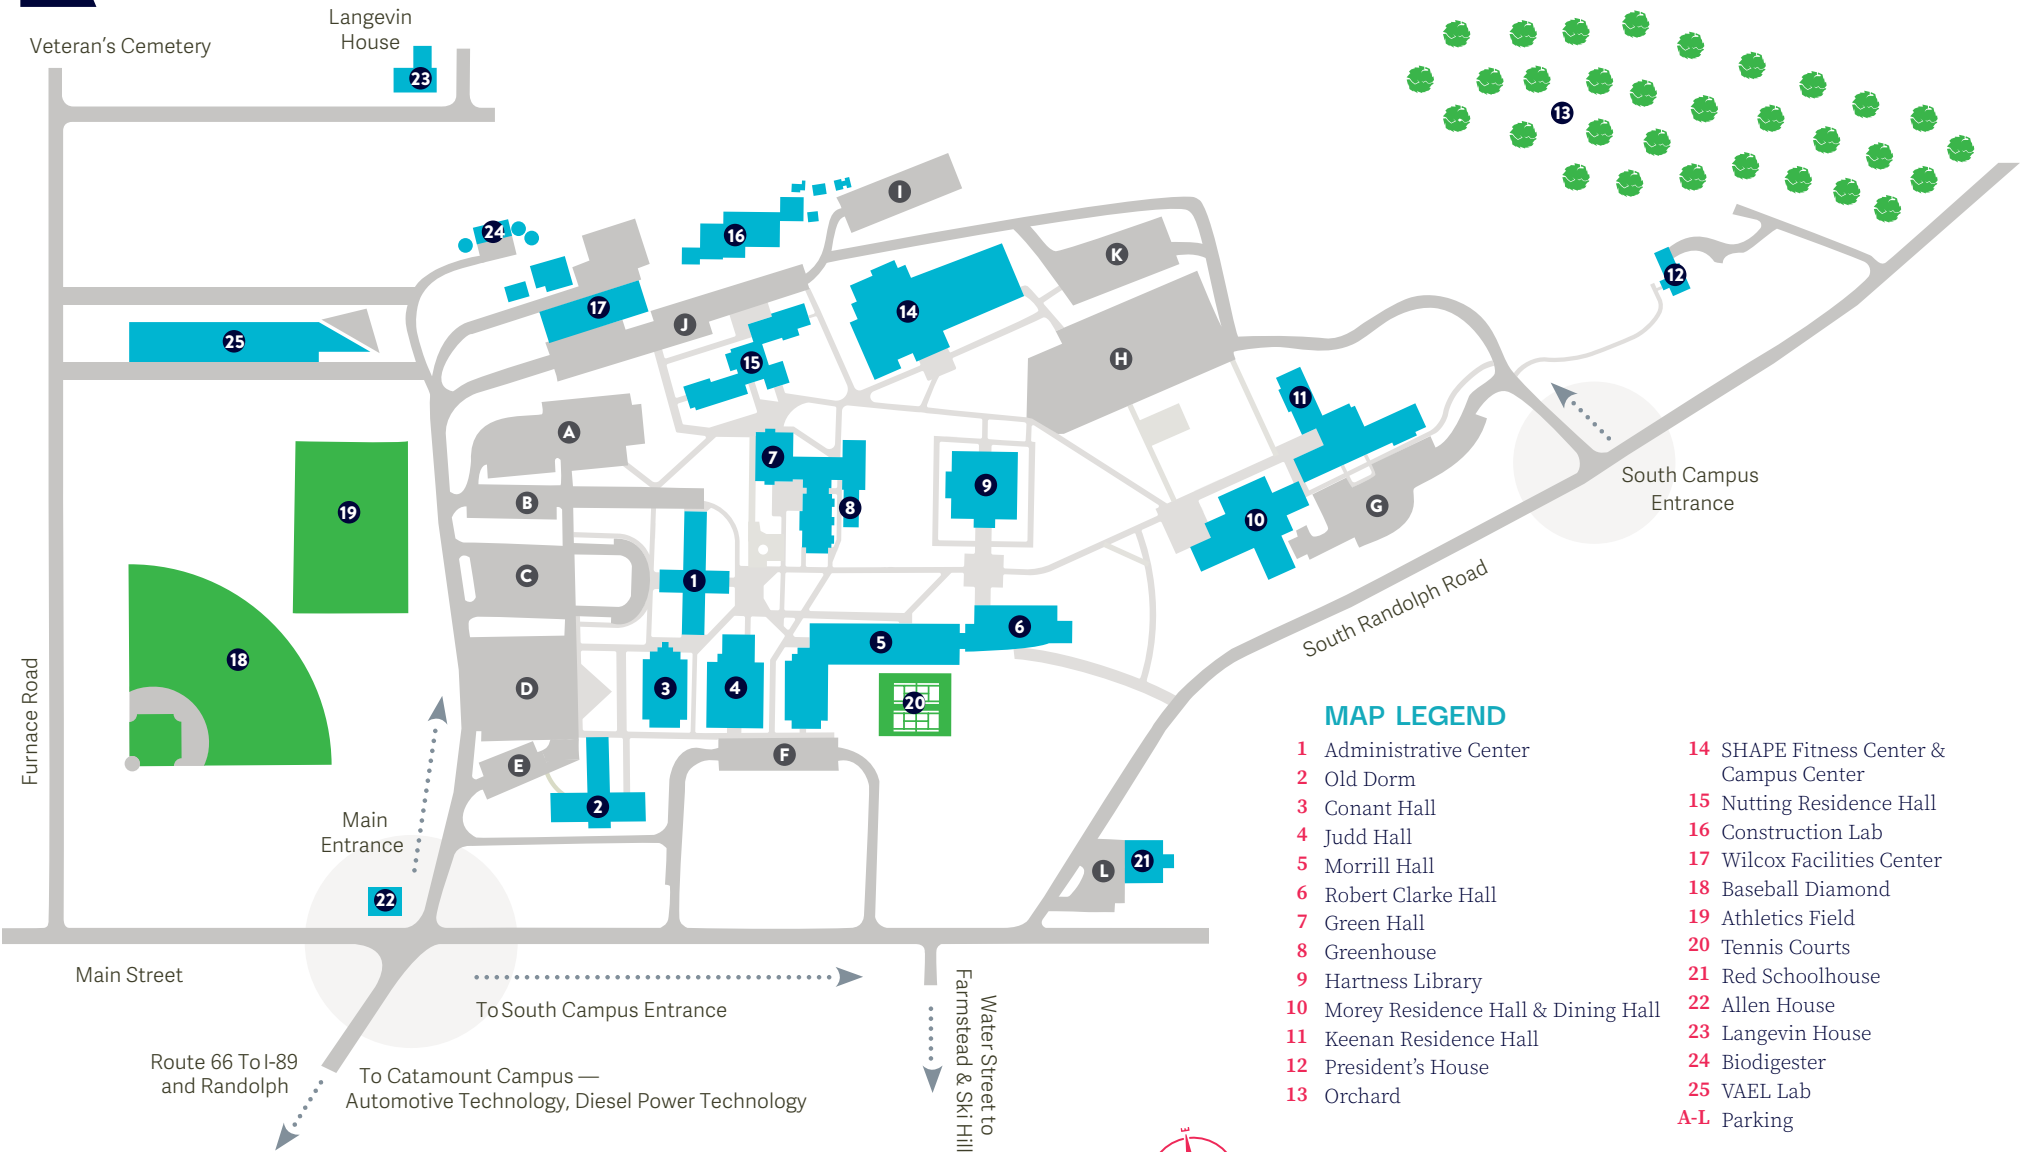

Vermont State University

Randolph Campus

124 Admin Drive | Randolph Center, VT 05061
888.398.8878 | VermontState.edu

MAP LEGEND

- 1 Administrative Center
- 2 Old Dorm
- 3 Conant Hall
- 4 Judd Hall
- 5 Morrill Hall
- 6 Robert Clarke Hall
- 7 Green Hall
- 8 Greenhouse
- 9 Hartness Library
- 10 Morey Residence Hall & Dining Hall
- 11 Keenan Residence Hall
- 12 President's House
- 13 Orchard
- 14 SHAPE Fitness Center & Campus Center
- 15 Nutting Residence Hall
- 16 Construction Lab
- 17 Wilcox Facilities Center
- 18 Baseball Diamond
- 19 Athletics Field
- 20 Tennis Courts
- 21 Red Schoolhouse
- 22 Allen House
- 23 Langevin House
- 24 Biodigester
- 25 VAEL Lab
- A-L Parking

ADMINISTRATIVE CENTER KEY OFFICES:

Admissions, Alumni Relations, Financial Aid, Student Accounts, Registrar, President's Office, Public Safety, Lactation/Mother's Lounge